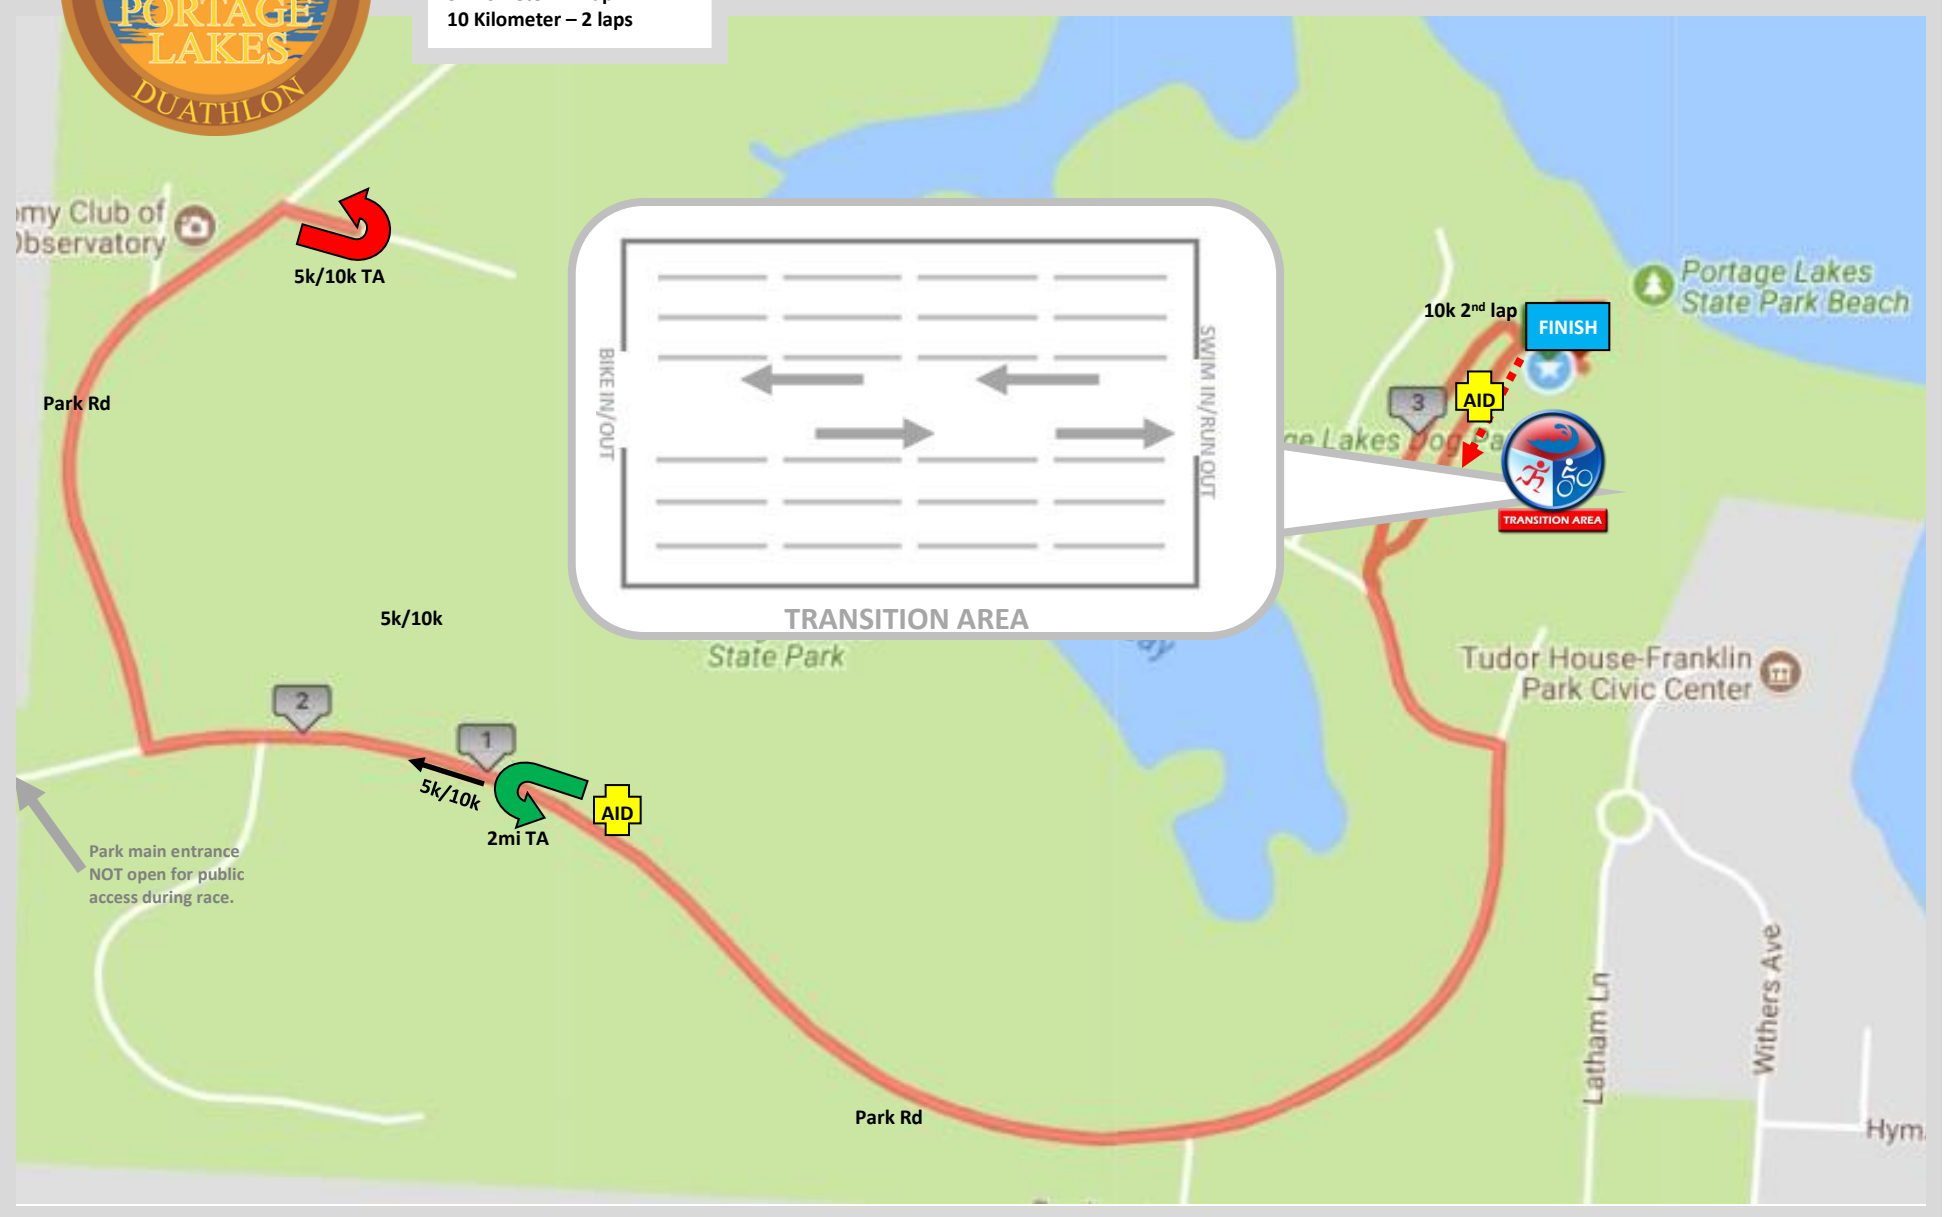

Swim Course Map
Mini (250y) – 1 lap
Sprint (750m) – 1 lap
Olympic (1500m) – 2 laps

PORTAGE LAKES
Bike Course Map
7 Mile – 1 lap
22 Kilometer – 1 lap
37 Kilometer – 1.5 laps

22k/37k 7mi
37k 2nd lap
22k/37k To Finish

Park Rd
37k ONLY

Rawlins Ave
Park entrance open ONLY during race.

93

93

PORTAGE LAKES
Run Course Map
2 Mile – 1 lap
5 Kilometer – 1 lap
10 Kilometer – 2 laps

Army Club of Observatory

5k/10k TA

Park Rd

5k/10k

2

1

5k/10k

2mi TA

AID

Park main entrance NOT open for public access during race.

Park Rd

TRANSITION AREA

10k 2nd lap

FINISH

AID

TRANSITION AREA

Portage Lakes State Park Beach

Tudor House-Franklin Park Civic Center

Latham Ln