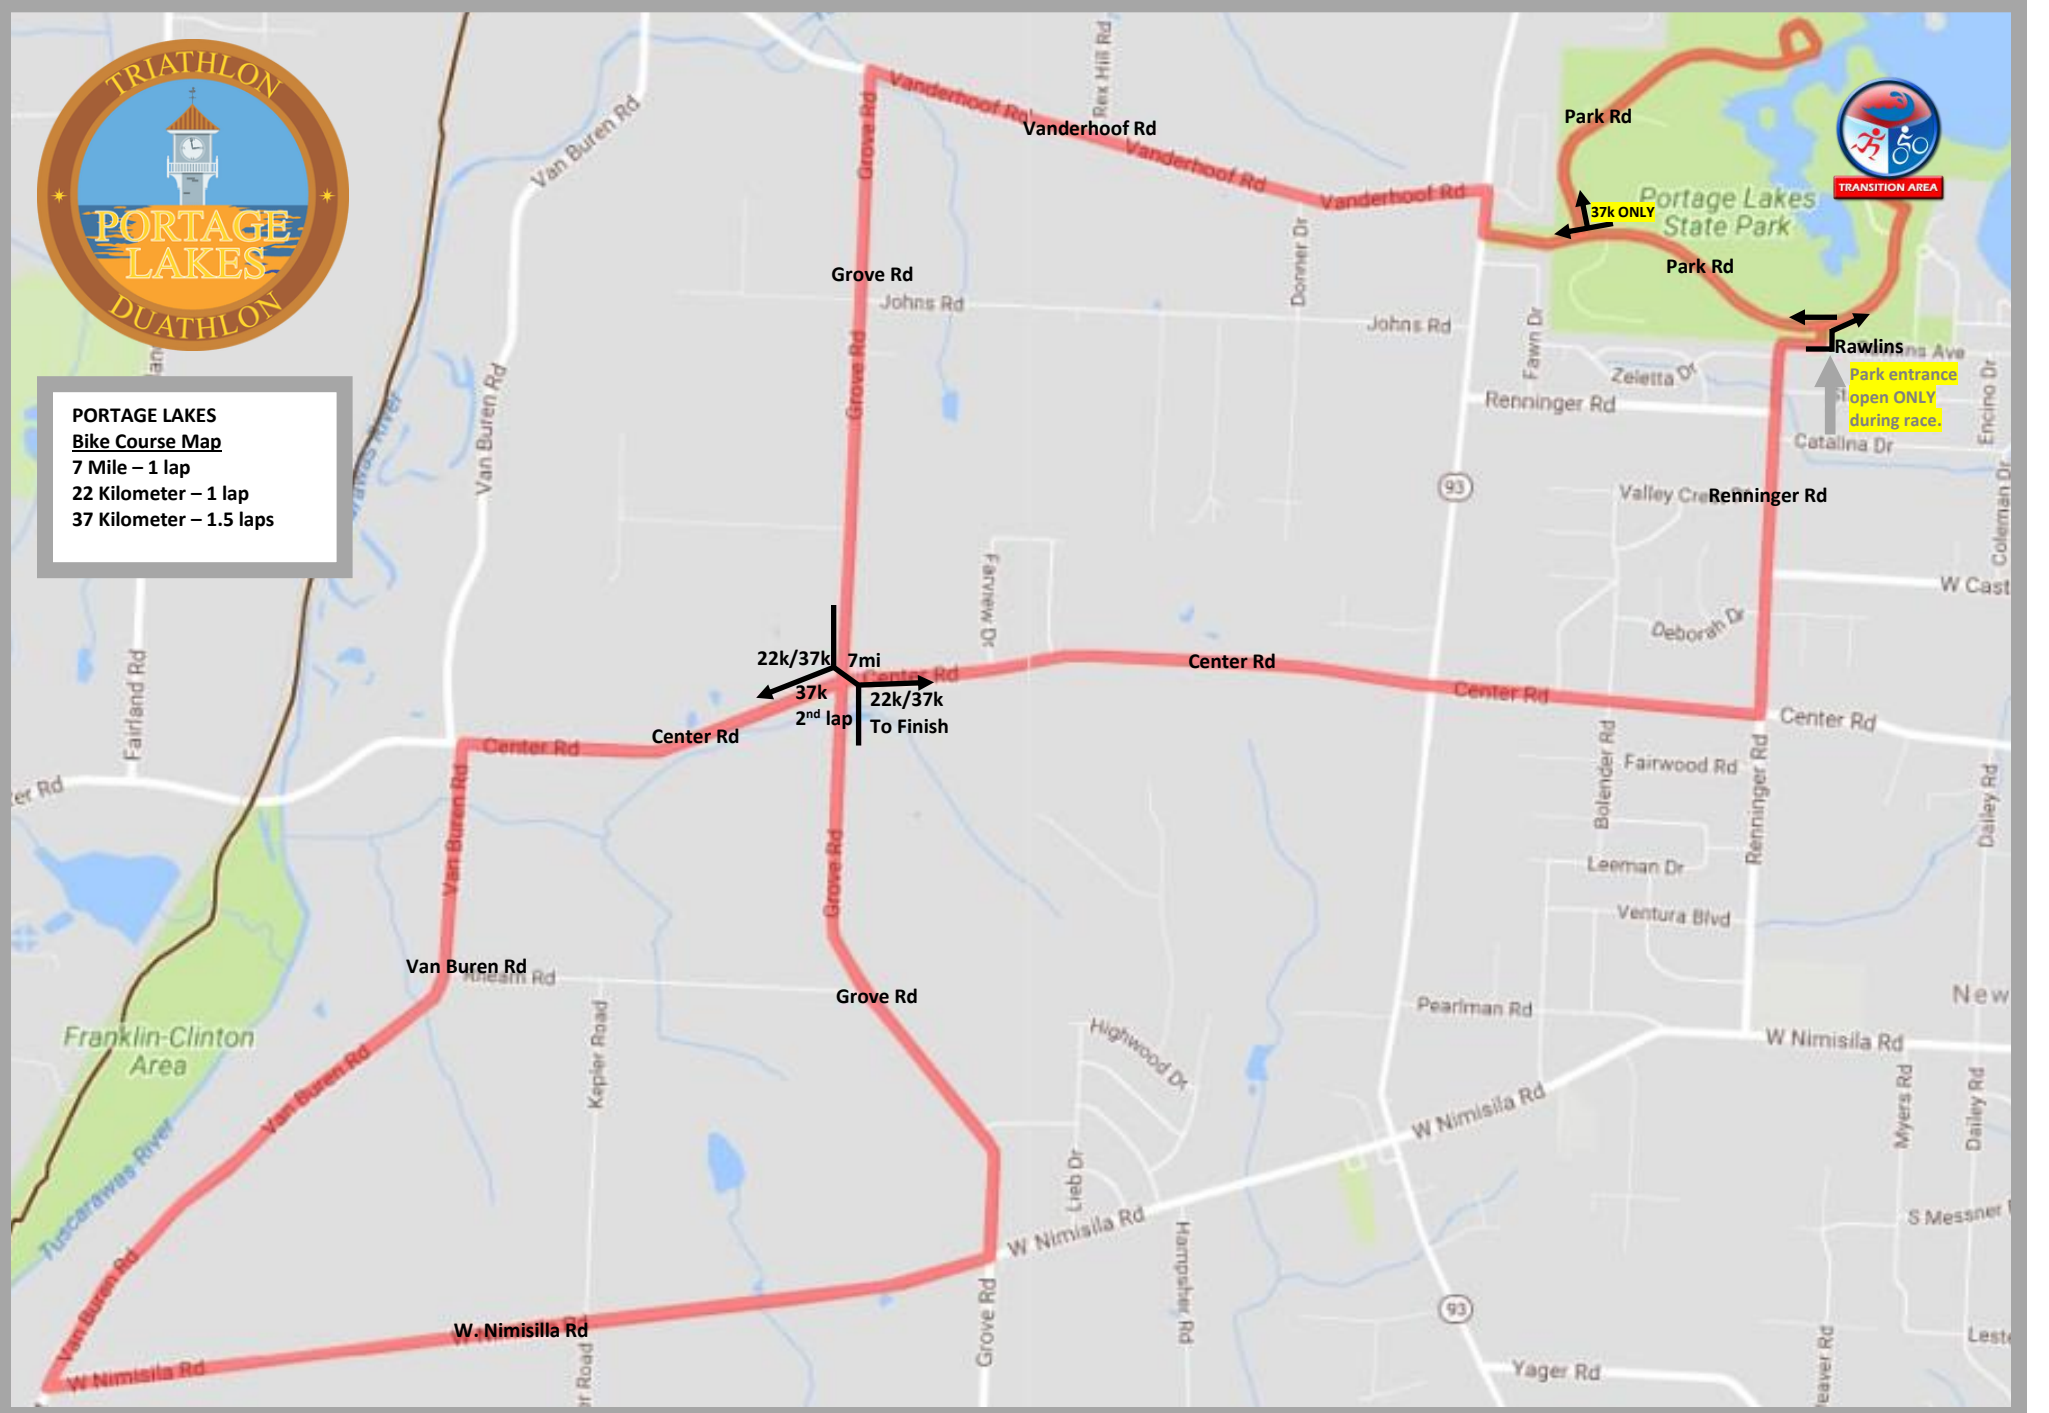

Swim Course Map
Mini (250y) – 1 lap
Sprint (750m) – 1 lap
Olympic (1500m) – 2 laps

PORTAGE LAKES
Bike Course Map
7 Mile – 1 lap
22 Kilometer – 1 lap
37 Kilometer – 1.5 laps

22k/37k 7mi
37k 2nd lap
22k/37k To Finish

Park Rd
37k ONLY

Rawlins Ave
Park entrance open ONLY during race.

93

93

PORTAGE LAKES
Run Course Map
2 Mile – 1 lap
5 Kilometer – 1 lap
10 Kilometer – 2 laps

Army Club of Observatory

5k/10k TA

Park Rd

5k/10k

2

1

5k/10k

2mi TA

AID

Park main entrance NOT open for public access during race.

Park Rd

TRANSITION AREA

10k 2nd lap

FINISH

AID

TRANSITION AREA

Portage Lakes State Park Beach

Tudor House-Franklin Park Civic Center

Latham Ln