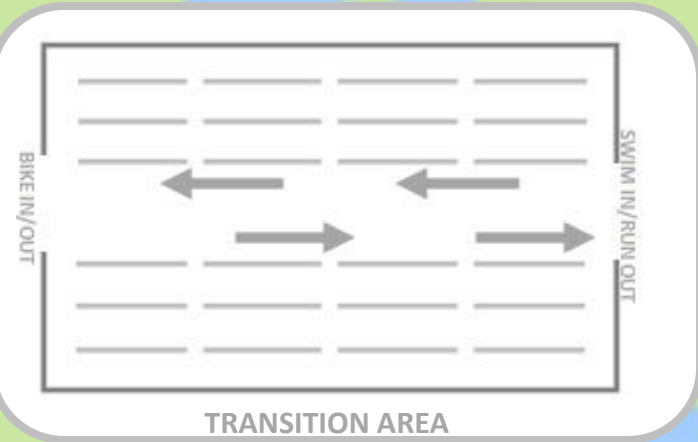

5k/10k

2

1

5k/10k

2mi TA

AID

Park main entrance NOT open for public access during race.

Park Rd

TRANSITION AREA

10k 2nd lap

FINISH

AID

TRANSITION AREA

Portage Lakes State Park Beach

Tudor House-Franklin Park Civic Center

Latham Ln