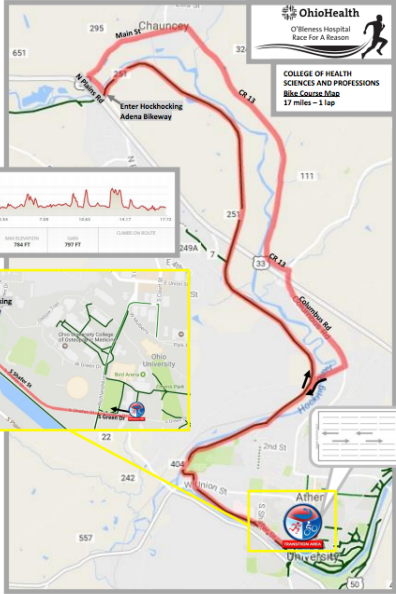

**COLLEGE OF HEALTH  
 SCIENCES AND PROFESSIONS**  
**Bike Course Map**  
 17 miles - 1 lap

O'Bleness Hospital  
Race For A Reason

QUIDEL SK  
Run Course Map  
3.1 miles - 1 lap