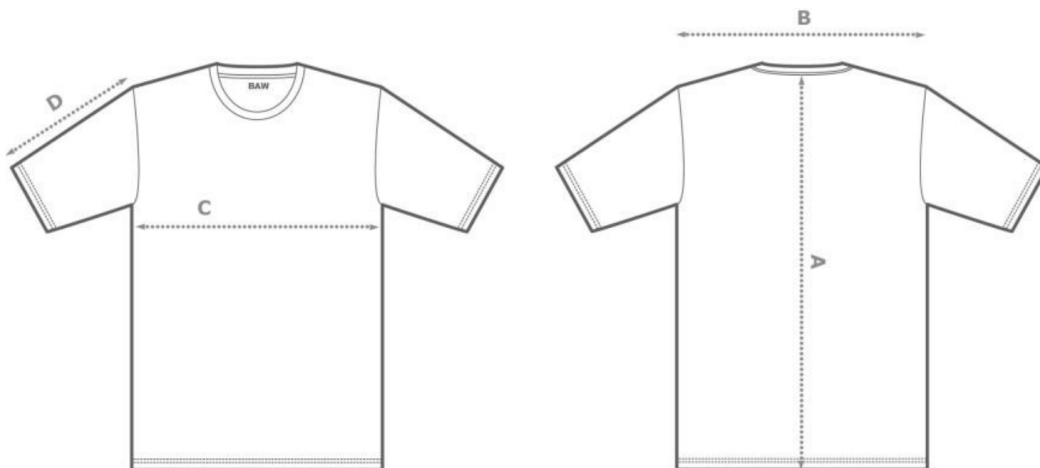

T-SHIRT SIZING CHART

WOMEN

| | XS | S | M | L | XL | 2XL | 3XL |
|--------------------|--------|--------|--------|--------|--------|--------|--------|
| A) C.B.L W/O RIB | 23 | 24 | 25 | 26 | 27 | 28 | 28 |
| B) SHOULDER | 13 3/4 | 14 1/2 | 15 1/4 | 16 | 16 3/4 | 17 1/2 | 18 1/4 |
| C) CHEST | 17 1/4 | 18 1/4 | 19 1/4 | 20 1/4 | 20 3/4 | 23 1/4 | 24 3/4 |
| D) SLEEVE LENGTH | 4 1/2 | 4 3/4 | 5 | 5 1/4 | 5 1/2 | 5 3/4 | 6 |
| SLEEVE LENGTH (LS) | 21 1/2 | 22 | 22 1/2 | 23 | 23 1/2 | 24 | 24 1/2 |

Fabric Specifications

FABRIC TYPE: XtremeTek 5.5 ounce

FABRIC CONTENT: 100% Polyester

T-SHIRT SIZING CHART

MEN

| | S | M | L | XL | 2XL | 3XL | 4XL | 5XL |
|--------------------|--------|--------|--------|--------|--------|--------|--------|--------|
| A) C.B.L W/O RIB | 26 1/2 | 27 1/2 | 28 1/2 | 29 1/2 | 31 1/2 | 32 1/2 | 32 1/2 | 32 1/2 |
| B) SHOULDER | 17 1/2 | 18 1/4 | 19 | 19 3/4 | 21 1/4 | 22 | 22 3/4 | 23 1/2 |
| C) CHEST | 19 1/2 | 21 | 22 1/2 | 24 | 27 | 28 1/2 | 30 | 31 1/2 |
| D) SLEEVE LENGTH | 9 | 9 1/2 | 10 | 10 1/2 | 11 1/4 | 11 1/2 | 11 3/4 | 11 3/4 |
| SLEEVE LENGTH (LS) | 23 | 24 | 25 | 25 1/2 | 26 1/2 | 27 | 27 | 27 |

Fabric Specifications

FABRIC TYPE: XtremeTek 5.5 ounce

FABRIC CONTENT: 100% Polyester

T-SHIRT SIZING CHART

YOUTH

| | YS | YM | YL | YXL |
|--------------------|--------|--------|--------|-----|
| A) C.B.L W/O RIB | 21 1/2 | 22 1/2 | 23 1/2 | 25 |
| B) SHOULDER | 14 | 14 3/4 | 15 1/4 | 16 |
| C) CHEST | 16 | 17 | 18 1/2 | 20 |
| D) SLEEVE LENGTH | 7 1/2 | 8 | 8 1/2 | 9 |
| SLEEVE LENGTH (LS) | 0 | 0 | 0 | 0 |

Fabric Specifications

FABRIC TYPE: XtremeTek 5.5 ounce

FABRIC CONTENT: 100% Polyester