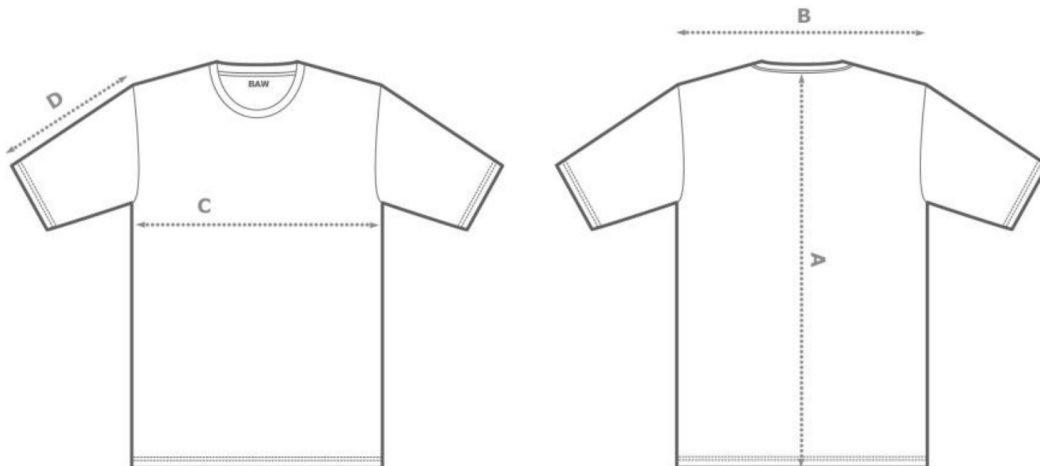

T-SHIRT SIZING CHART

WOMEN

| | XS | S | M | L | XL | 2XL | 3XL |
|--------------------|--------|--------|--------|--------|--------|--------|--------|
| A) C.B.L W/O RIB | 23 | 24 | 25 | 26 | 27 | 28 | 28 |
| B) SHOULDER | 13 3/4 | 14 1/2 | 15 1/4 | 16 | 16 3/4 | 17 1/2 | 18 1/4 |
| C) CHEST | 17 1/4 | 18 1/4 | 19 1/4 | 20 1/4 | 20 3/4 | 23 1/4 | 24 3/4 |
| D) SLEEVE LENGTH | 4 1/2 | 4 3/4 | 5 | 5 1/4 | 5 1/2 | 5 3/4 | 6 |
| SLEEVE LENGTH (LS) | 21 1/2 | 22 | 22 1/2 | 23 | 23 1/2 | 24 | 24 1/2 |

Fabric Specifications

FABRIC TYPE: XtremeTek 5.5 ounce

FABRIC CONTENT: 100% Polyester

T-SHIRT SIZING CHART

MEN

| | S | M | L | XL | 2XL | 3XL | 4XL | 5XL |
|--------------------|--------|--------|--------|--------|--------|--------|--------|--------|
| A) C.B.L W/O RIB | 26 1/2 | 27 1/2 | 28 1/2 | 29 1/2 | 31 1/2 | 32 1/2 | 32 1/2 | 32 1/2 |
| B) SHOULDER | 17 1/2 | 18 1/4 | 19 | 19 3/4 | 21 1/4 | 22 | 22 3/4 | 23 1/2 |
| C) CHEST | 19 1/2 | 21 | 22 1/2 | 24 | 27 | 28 1/2 | 30 | 31 1/2 |
| D) SLEEVE LENGTH | 9 | 9 1/2 | 10 | 10 1/2 | 11 1/4 | 11 1/2 | 11 3/4 | 11 3/4 |
| SLEEVE LENGTH (LS) | 23 | 24 | 25 | 25 1/2 | 26 1/2 | 27 | 27 | 27 |

Fabric Specifications

FABRIC TYPE: XtremeTek 5.5 ounce

FABRIC CONTENT: 100% Polyester

T-SHIRT SIZING CHART

YOUTH

| | YS | YM | YL | YXL |
|--------------------|--------|--------|--------|-----|
| A) C.B.L W/O RIB | 21 1/2 | 22 1/2 | 23 1/2 | 25 |
| B) SHOULDER | 14 | 14 3/4 | 15 1/4 | 16 |
| C) CHEST | 16 | 17 | 18 1/2 | 20 |
| D) SLEEVE LENGTH | 7 1/2 | 8 | 8 1/2 | 9 |
| SLEEVE LENGTH (LS) | 0 | 0 | 0 | 0 |

Fabric Specifications

FABRIC TYPE: XtremeTek 5.5 ounce

FABRIC CONTENT: 100% Polyester